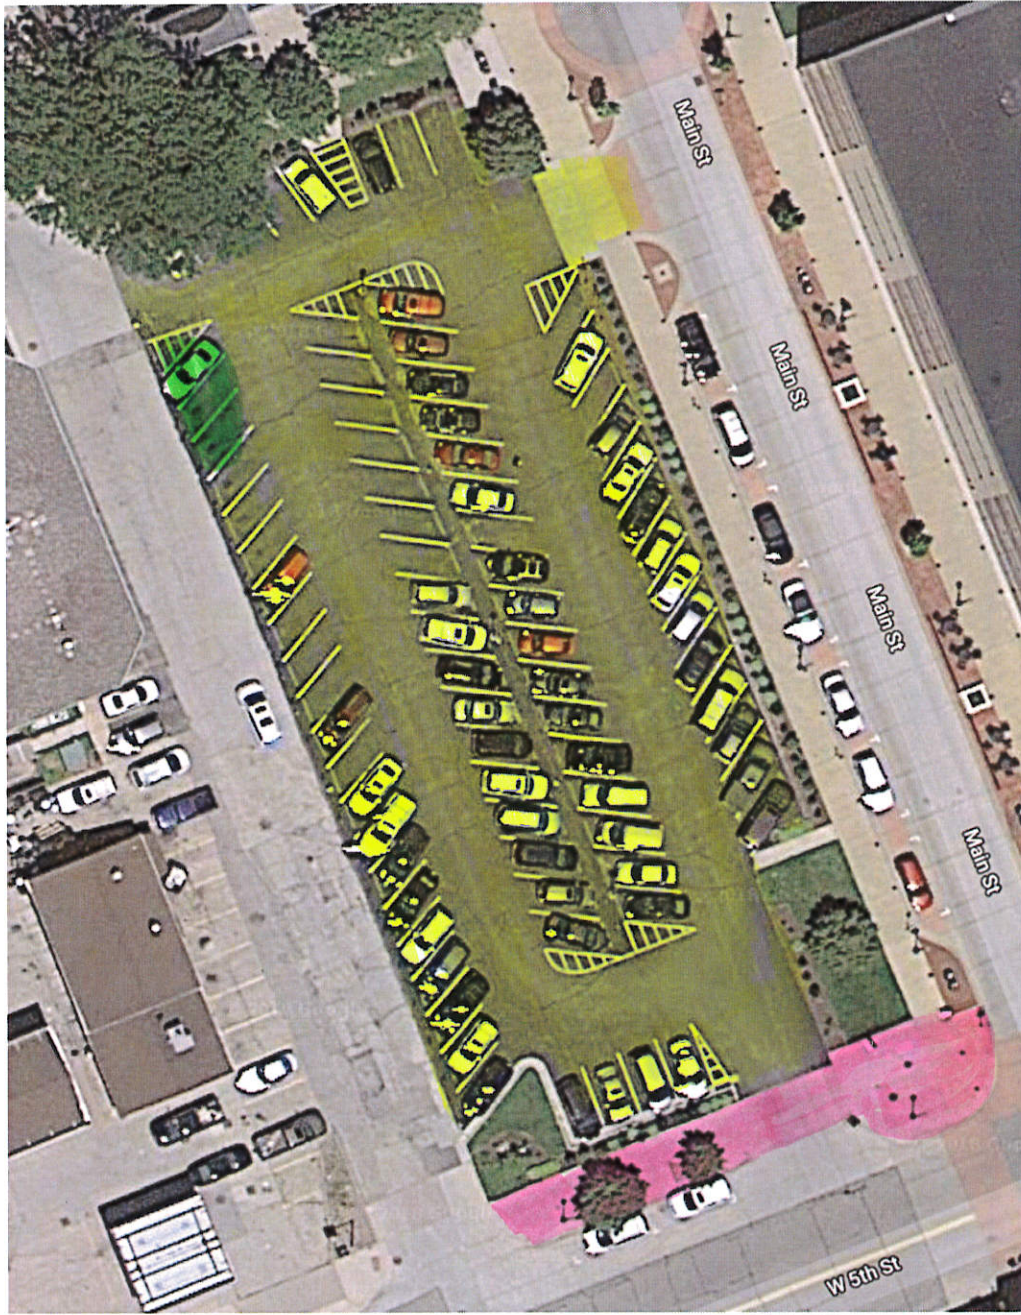

## City 5<sup>th</sup> & Main

Completion Time: 6:00 AM  
West 5<sup>th</sup> Street & Main Street  
Dubuque, Ia

**Yellow**= Areas that need to be plowed

**Green**= Snow pile locations

**Pink**= Keeping accounts open sidewalks

**Blue**= Final cleanup sidewalks

Sidewalks must be cleared at this site.